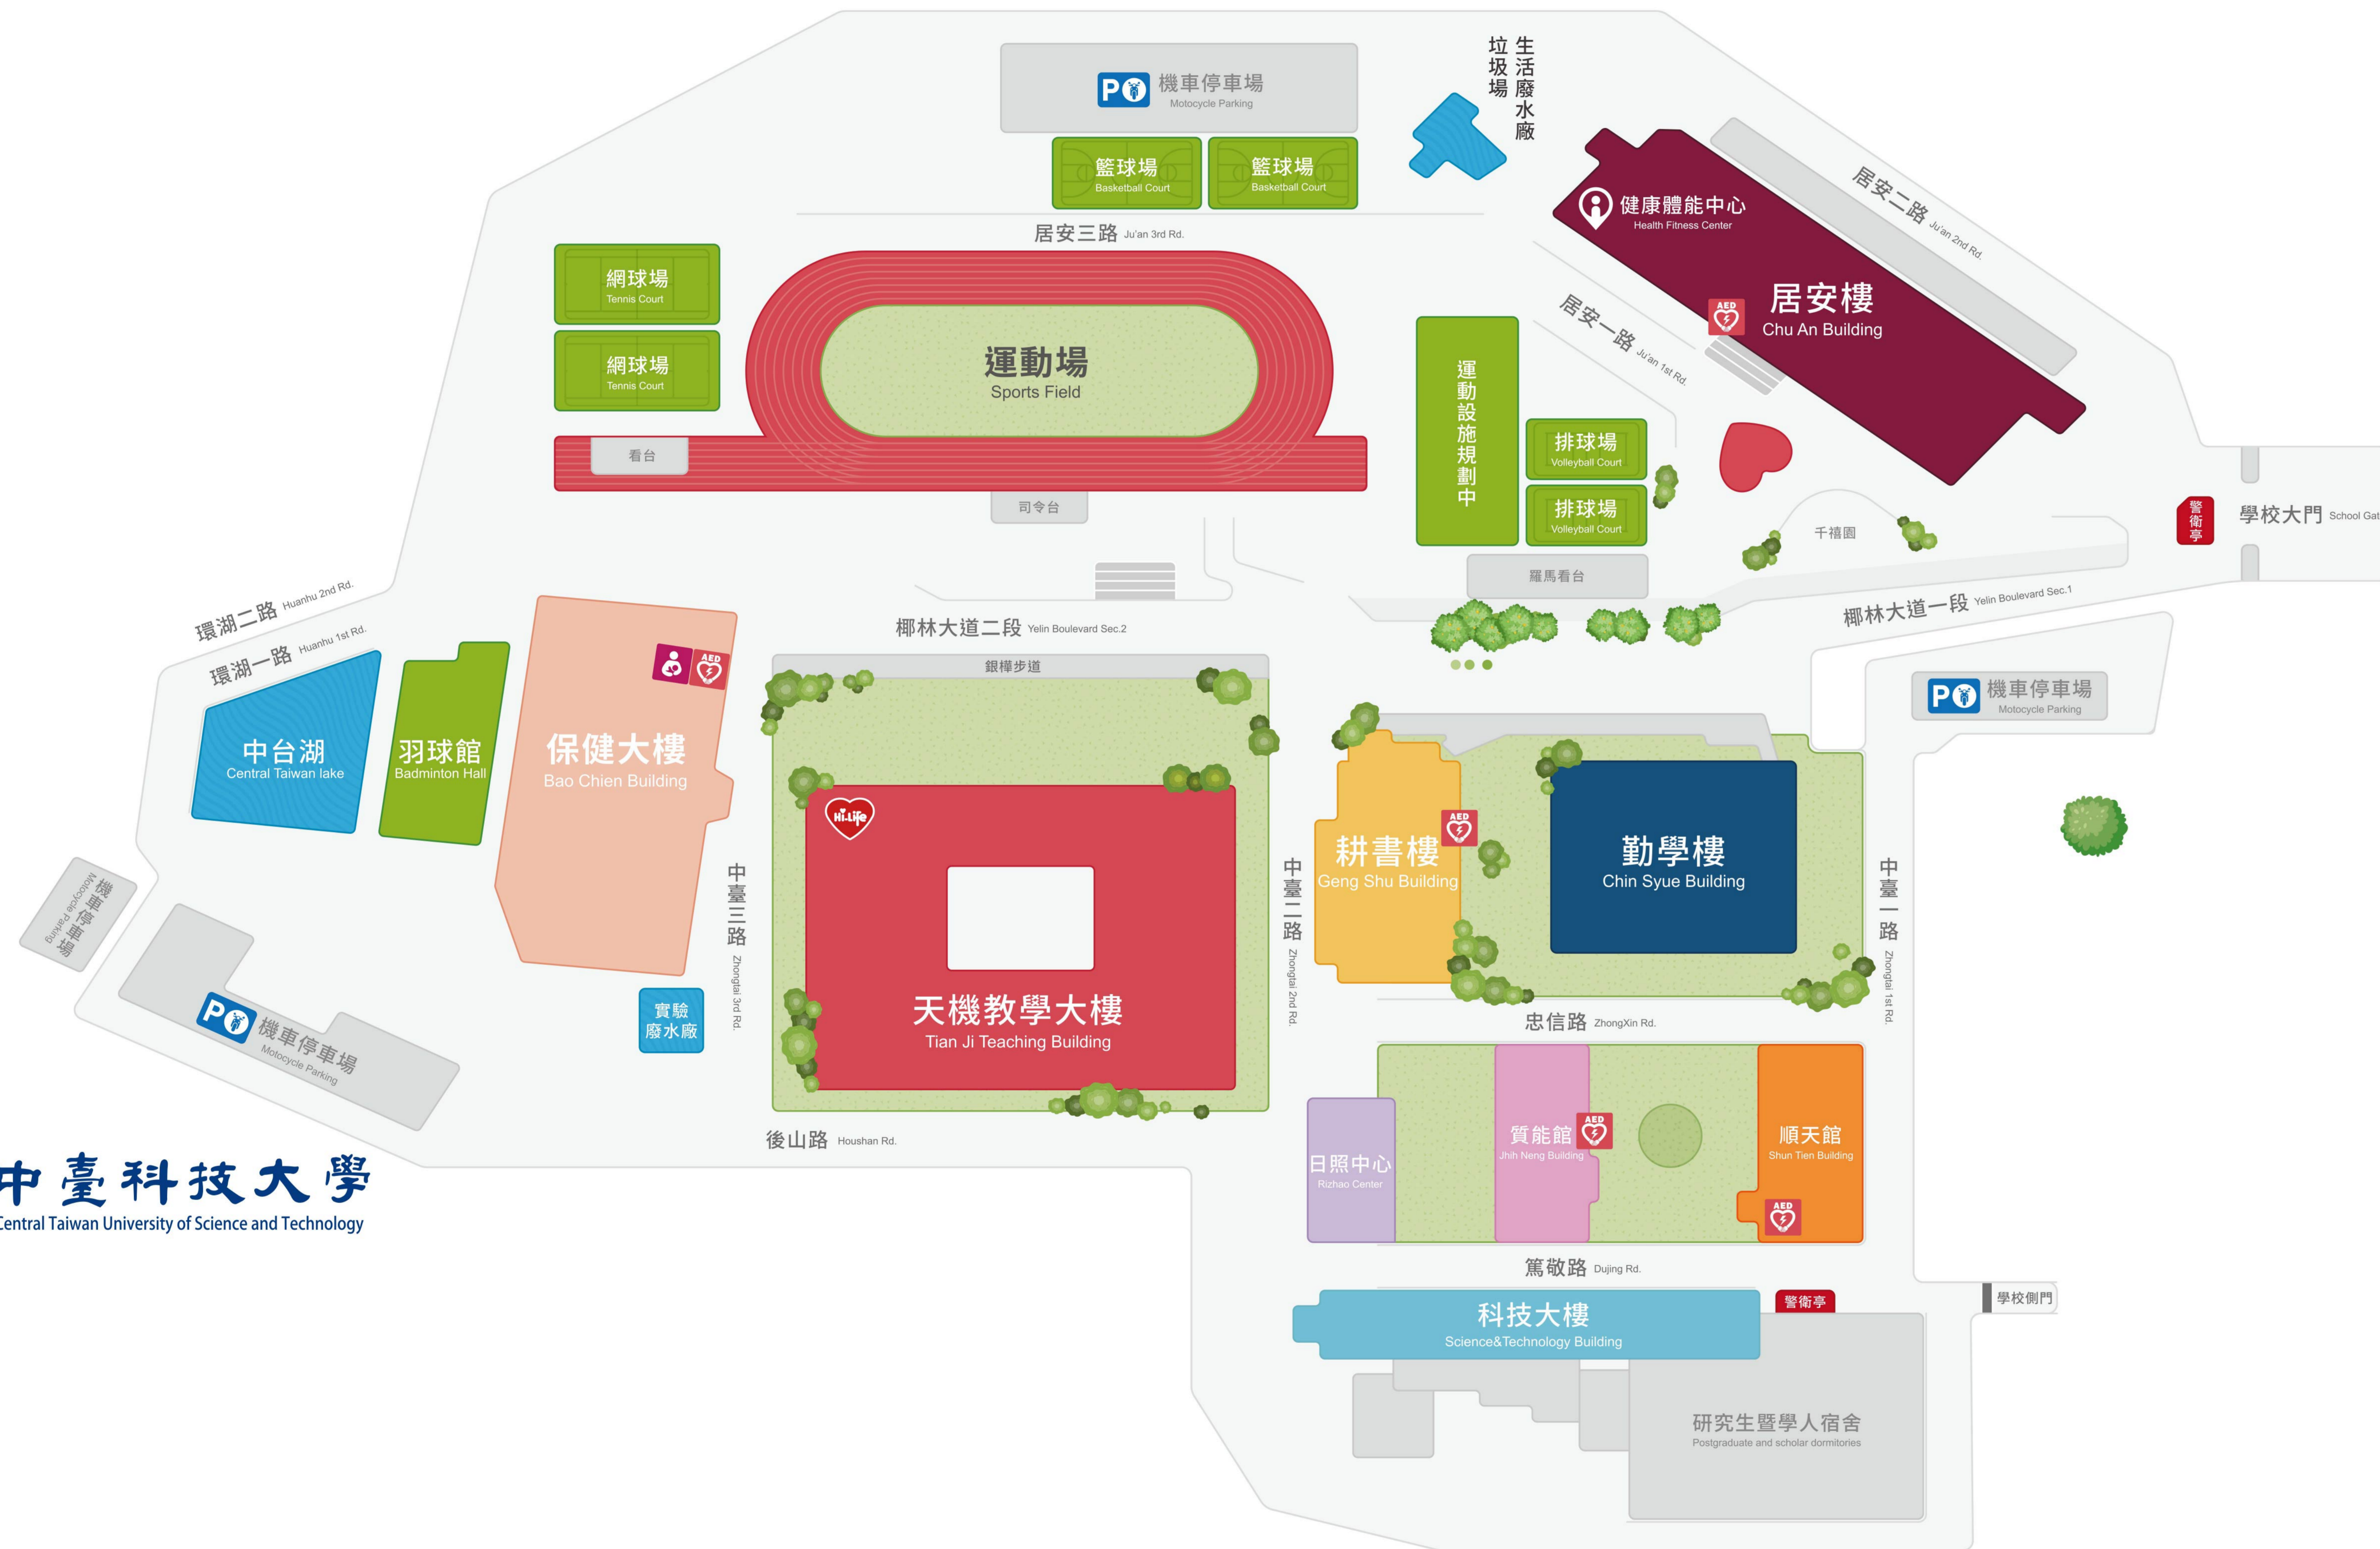

# 中臺科技大學全區配置圖

Central Taiwan University of Science and Technology Campus Map

## 科技大樓 Science And Technology Building

牙體技術暨材料系  
Department of Dental Technology and Materials Science

## 順天館 Shun Tien Building

兒童教育暨事業經營系  
Department of Childhood Education and Enterprise Management

## 居安樓 Chu An Building

1F-5F 學生宿舍 Student Dormitory  
1F 學生餐廳 Dining Hall  
健康體能中心 Physical Fitness Center